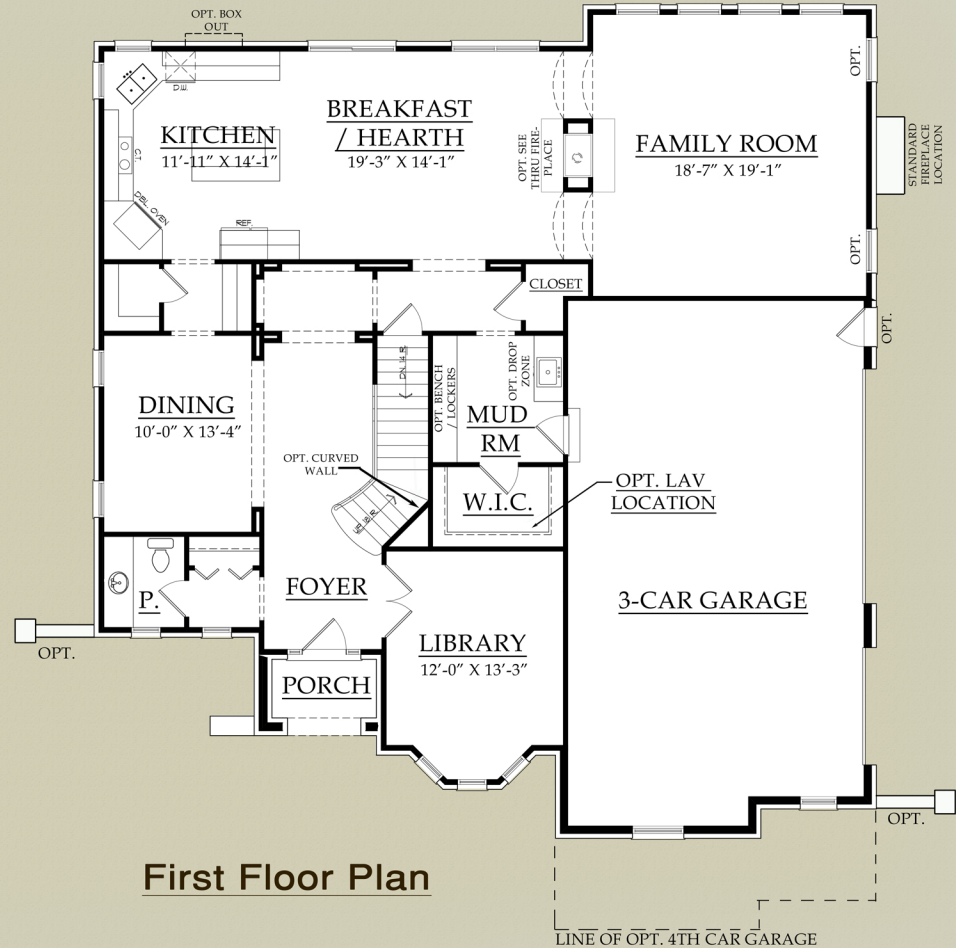

Second Floor Plan

Opt. Bath

First Floor Plan

Floor Plans

First Floor: 1916 Square Feet
 Second Floor: 1700 Square Feet
 Total: 3616 Square Feet
 10'-0" First Floor Ceiling Ht.