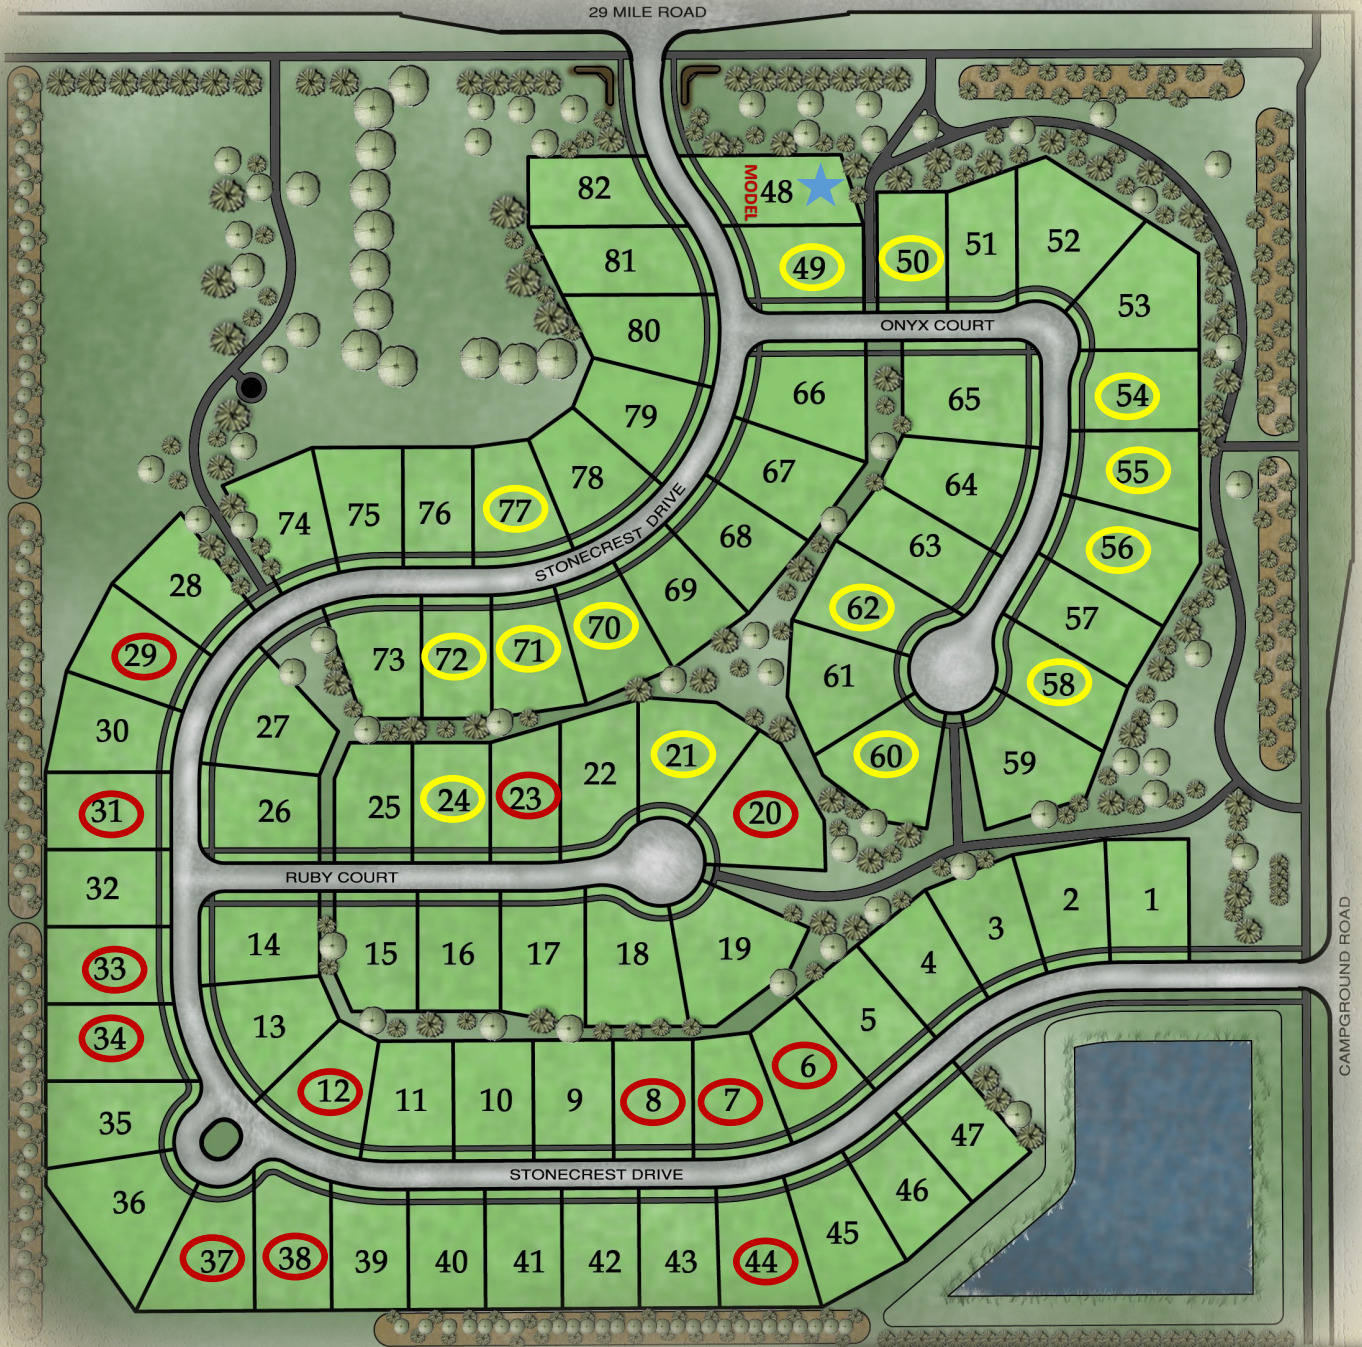

STONECREST

OF WASHINGTON TOWNSHIP

(586) 405 5808 - (586) 365 9560

www.calibercustomhomes.com

SOLD = 
AVAILABLE = 

LOCATION MAP